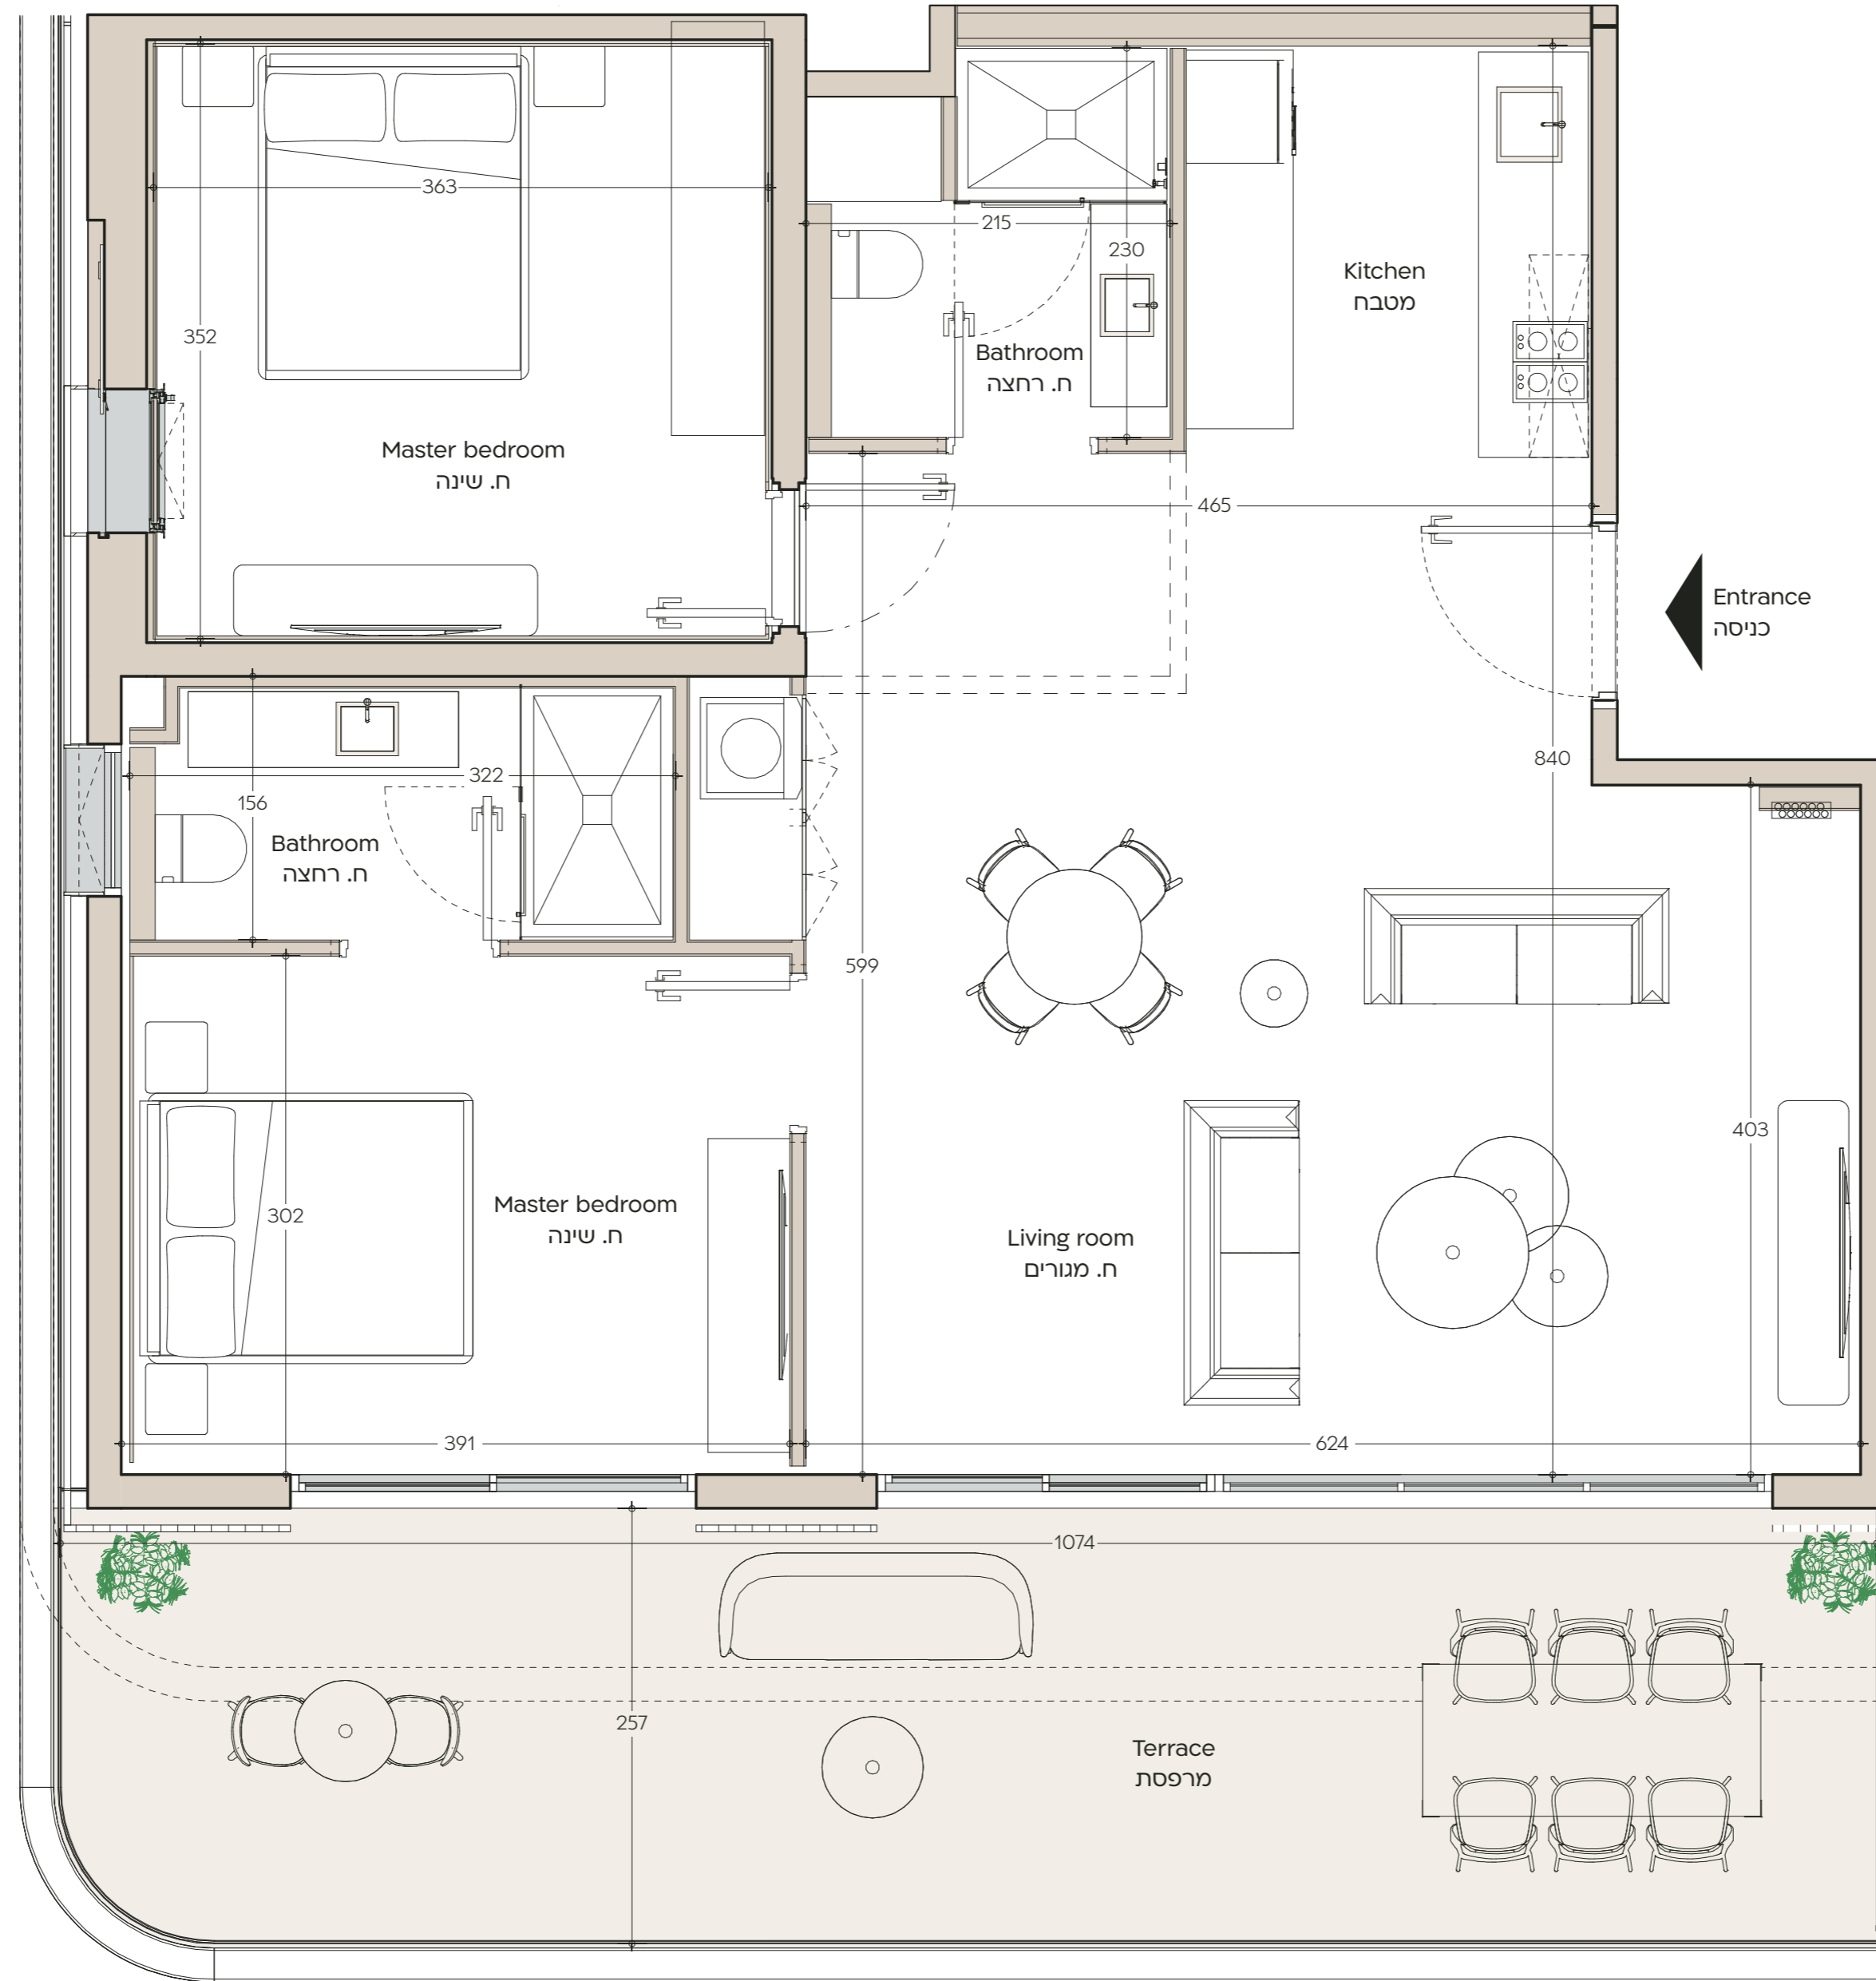

ORANIM GROUP

♦ TYPES ♦

85 m² + Balcony 27 m²
 North Tower - Floor 7
 South Tower - Floor 7

מבט על חוף הים
 Seafront