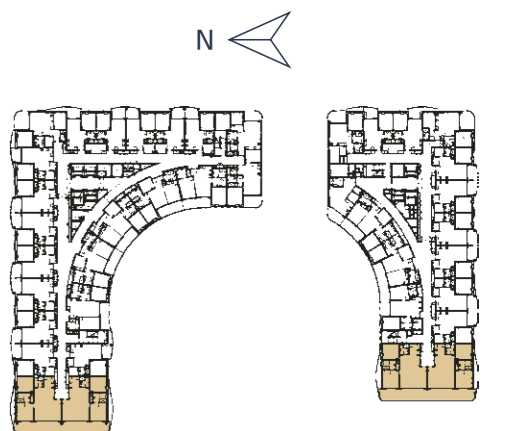

ORANIM GROUP

♦ TYPES ♦

85 m² + Balcony 27 m²
 North Tower - Floor 7
 South Tower - Floor 7

מבט על חוף הים
 Seafront